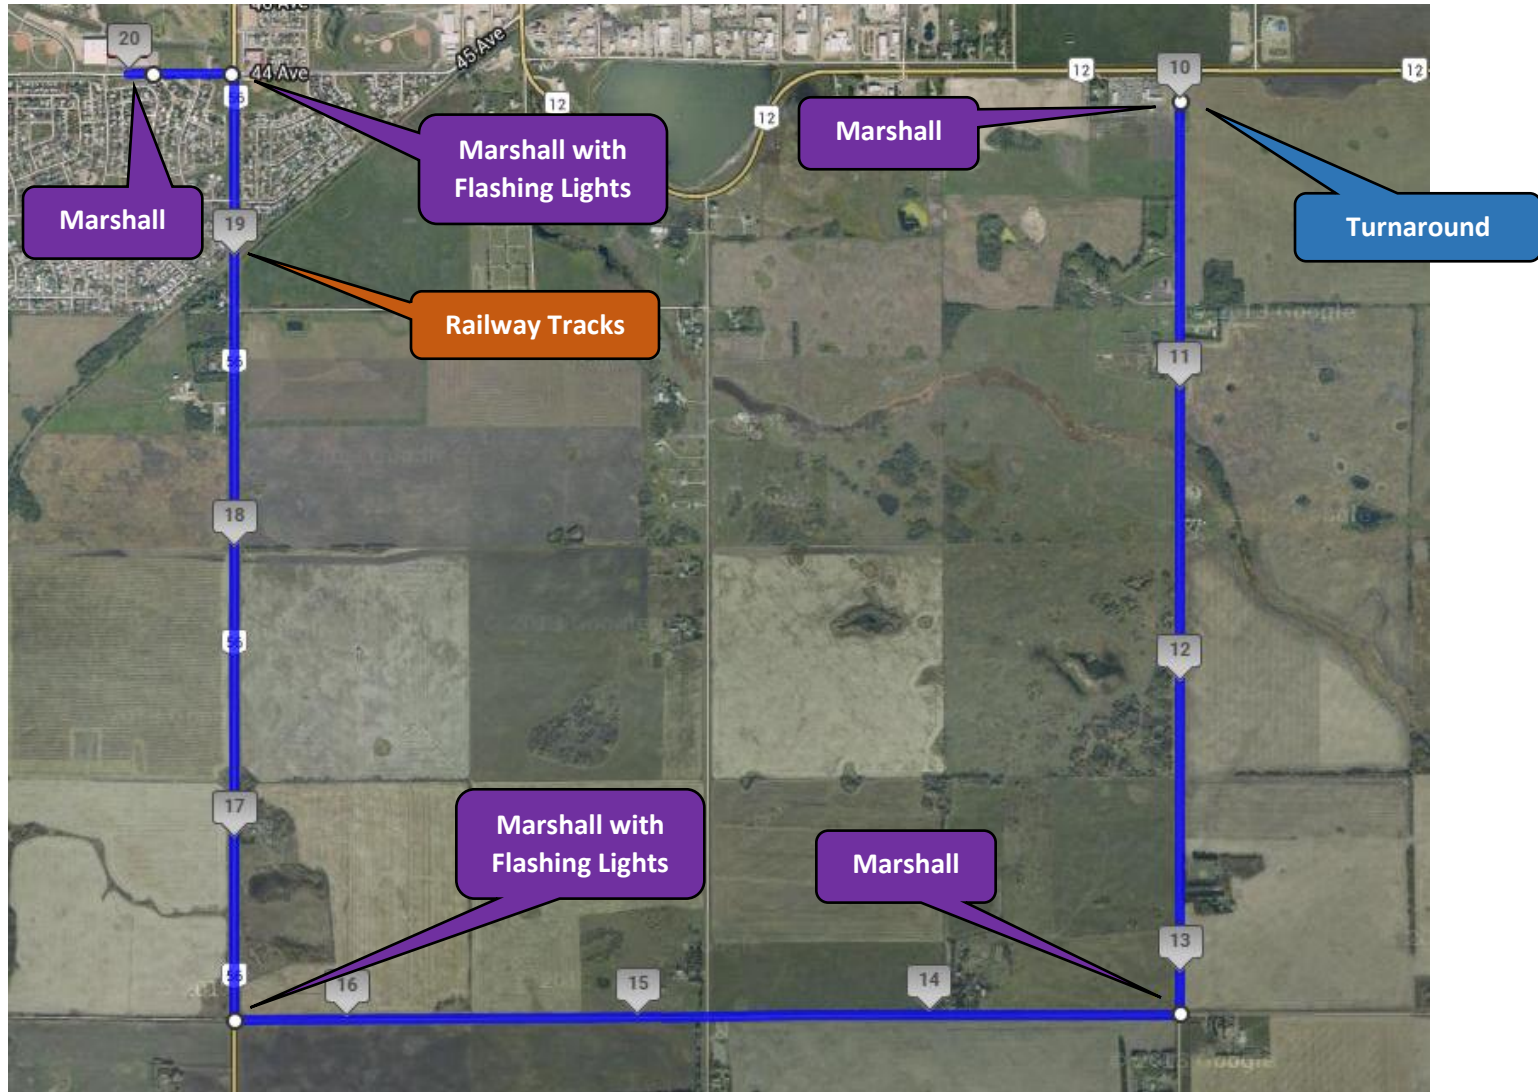

Stettler Triathlon Transition Setup Map - 2018

Stettler Triathlon Adult/Junior Sprint 20km Bike Map – 2018

Starting at the Stettler Rec. Center travel east on 44 to to the Hwy 56 junction. Go south 3.2km to Township road 38-4, east 3.2km to Rand Road 19-2 then north 3.2km. The turn around a ride back. The road has newer pavement and is quite smooth. It has have very light traffic on Sundays and will have corners swept.

Stettler Triathlon Adult/ Junior Sprint 5km Run Map – 2018

Starting at the Stettler Rec. Center and following 44th ave to the paved path system around West Stettler Park. Complete 2 laps of the course for the 5km distance and finish on 44th ave.