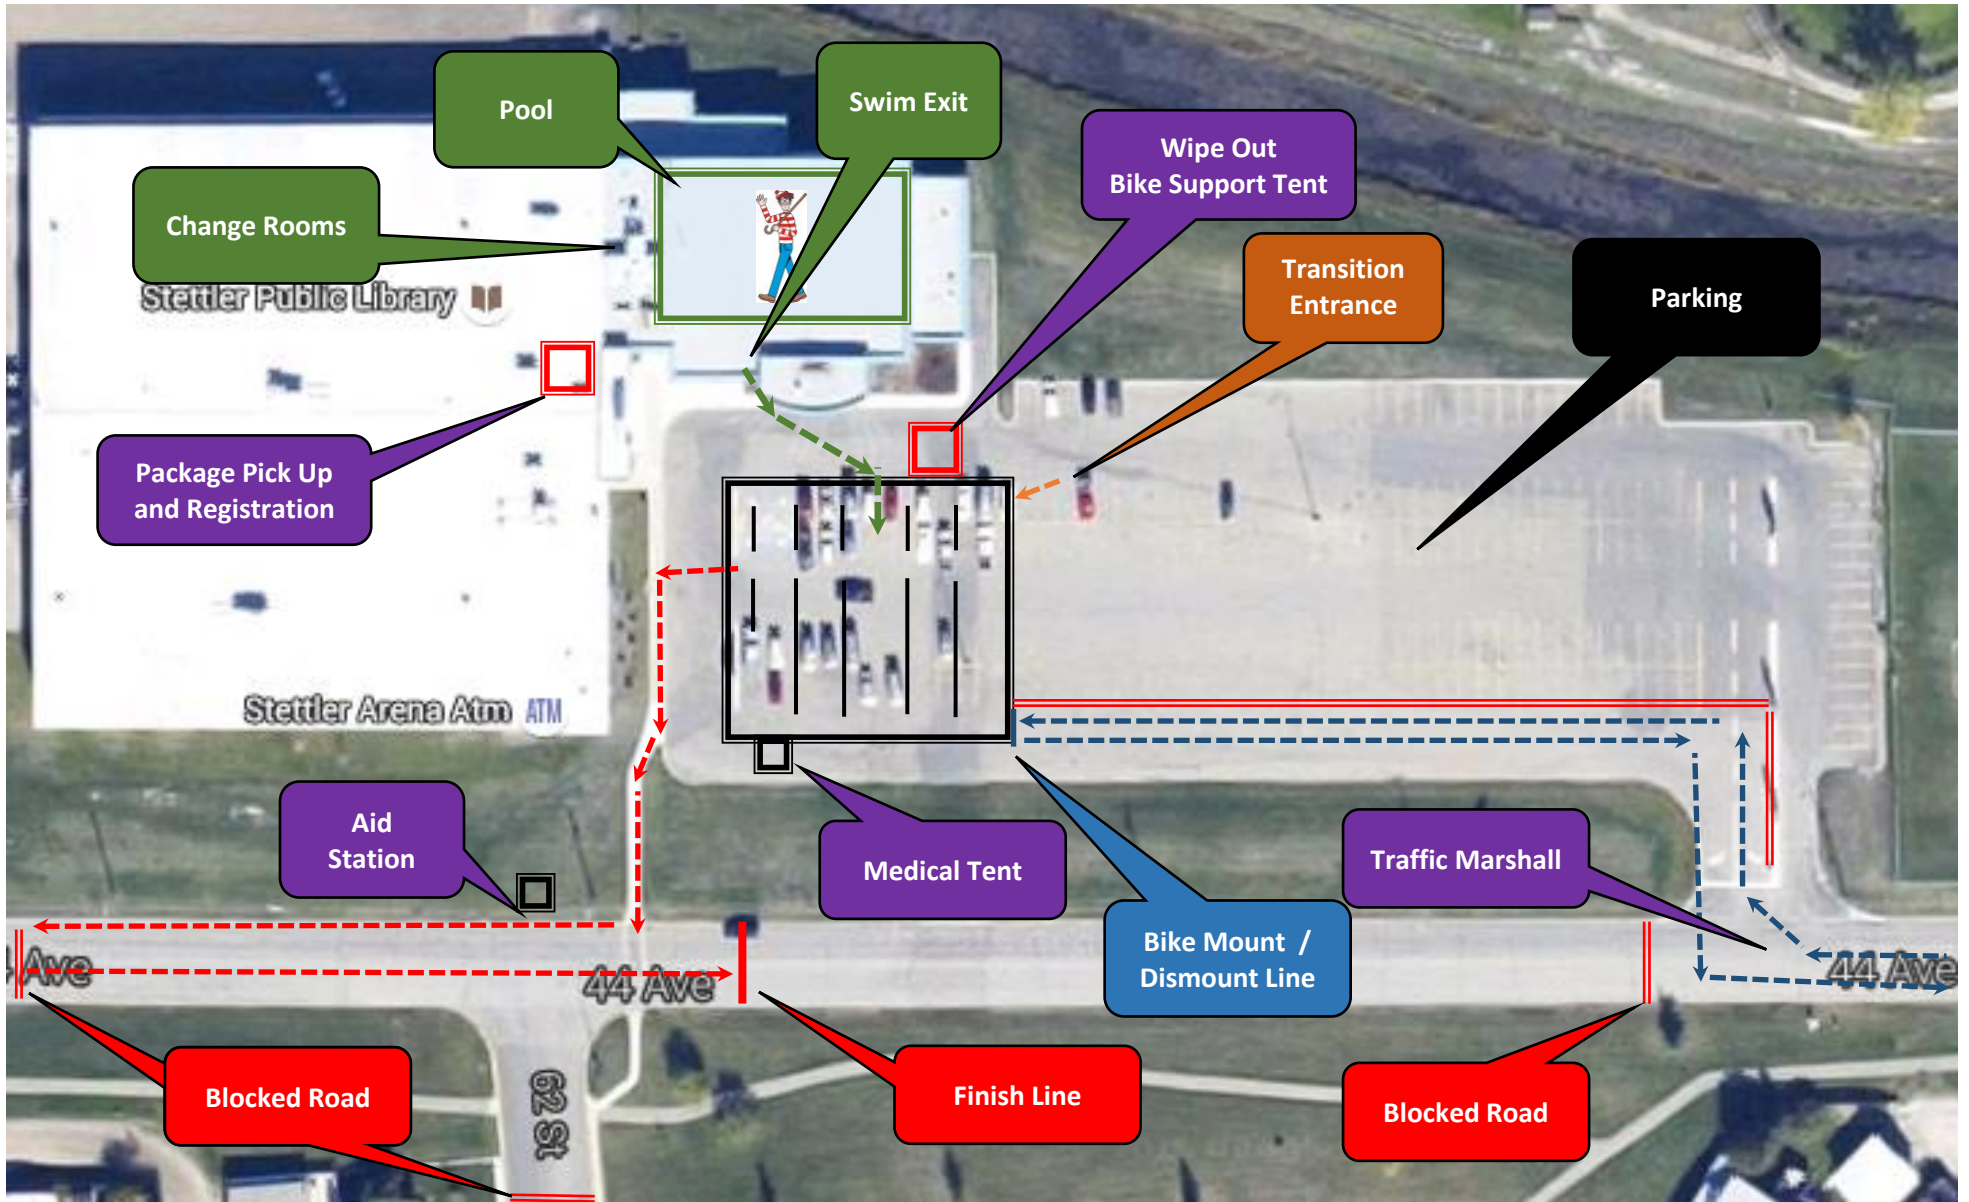

Stettler Triathlon Transition Setup Map - 2018

Stettler Triathlon Adult/Junior Sprint 20km Bike Map – 2018

Starting at the Stettler Rec. Center travel east on 44 to to the Hwy 56 junction. Go south 3.2km to Township road 38-4, east 3.2km to Rand Road 19-2 then north 3.2km. The turn around a ride back. The road has newer pavement and is quite smooth. It has have very light traffic on Sundays and will have corners swept.

Stettler Triathlon Adult/ Junior Sprint 5km Run Map – 2018

Starting at the Stettler Rec. Center and following 44th ave to the paved path system around West Stettler Park. Complete 2 laps of the course for the 5km distance and finish on 44th ave.