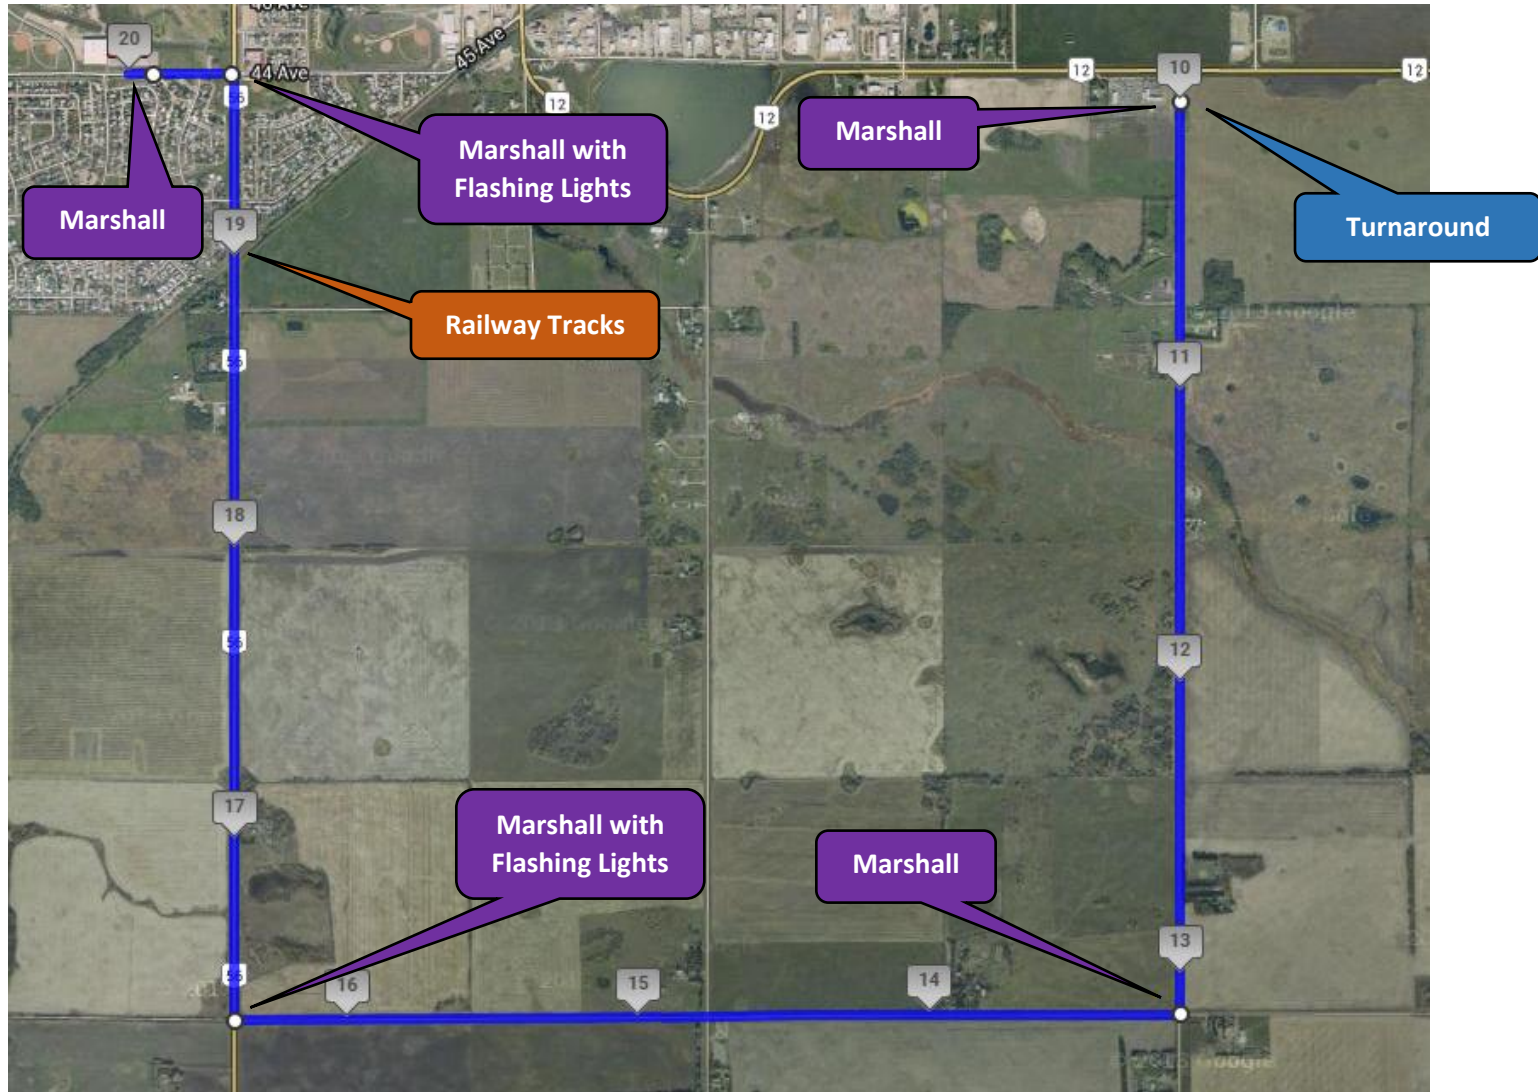

# Stettler Triathlon Transition Setup Map - 2019

## Stettler Triathlon Adult/Junior Sprint 20km Bike Map – 2019

Starting at the Stettler Rec. Center travel east on 44 to to the Hwy 56 junction. Go south 3.2km to Township road 38-4, east 3.2km to Rand Road 19-2 then north 3.2km. The turn around a ride back. The road has newer pavement and is quite smooth. It has have very light traffic on Sundays and will have corners swept.

# Stettler Triathlon Adult/ Junior Sprint 5km Run Map – 2019

Starting at the Stettler Rec. Center and following 44<sup>th</sup> ave to the paved path system around West Stettler Park. Complete 2 laps of the course for the 5km distance and finish on 44<sup>th</sup> ave.