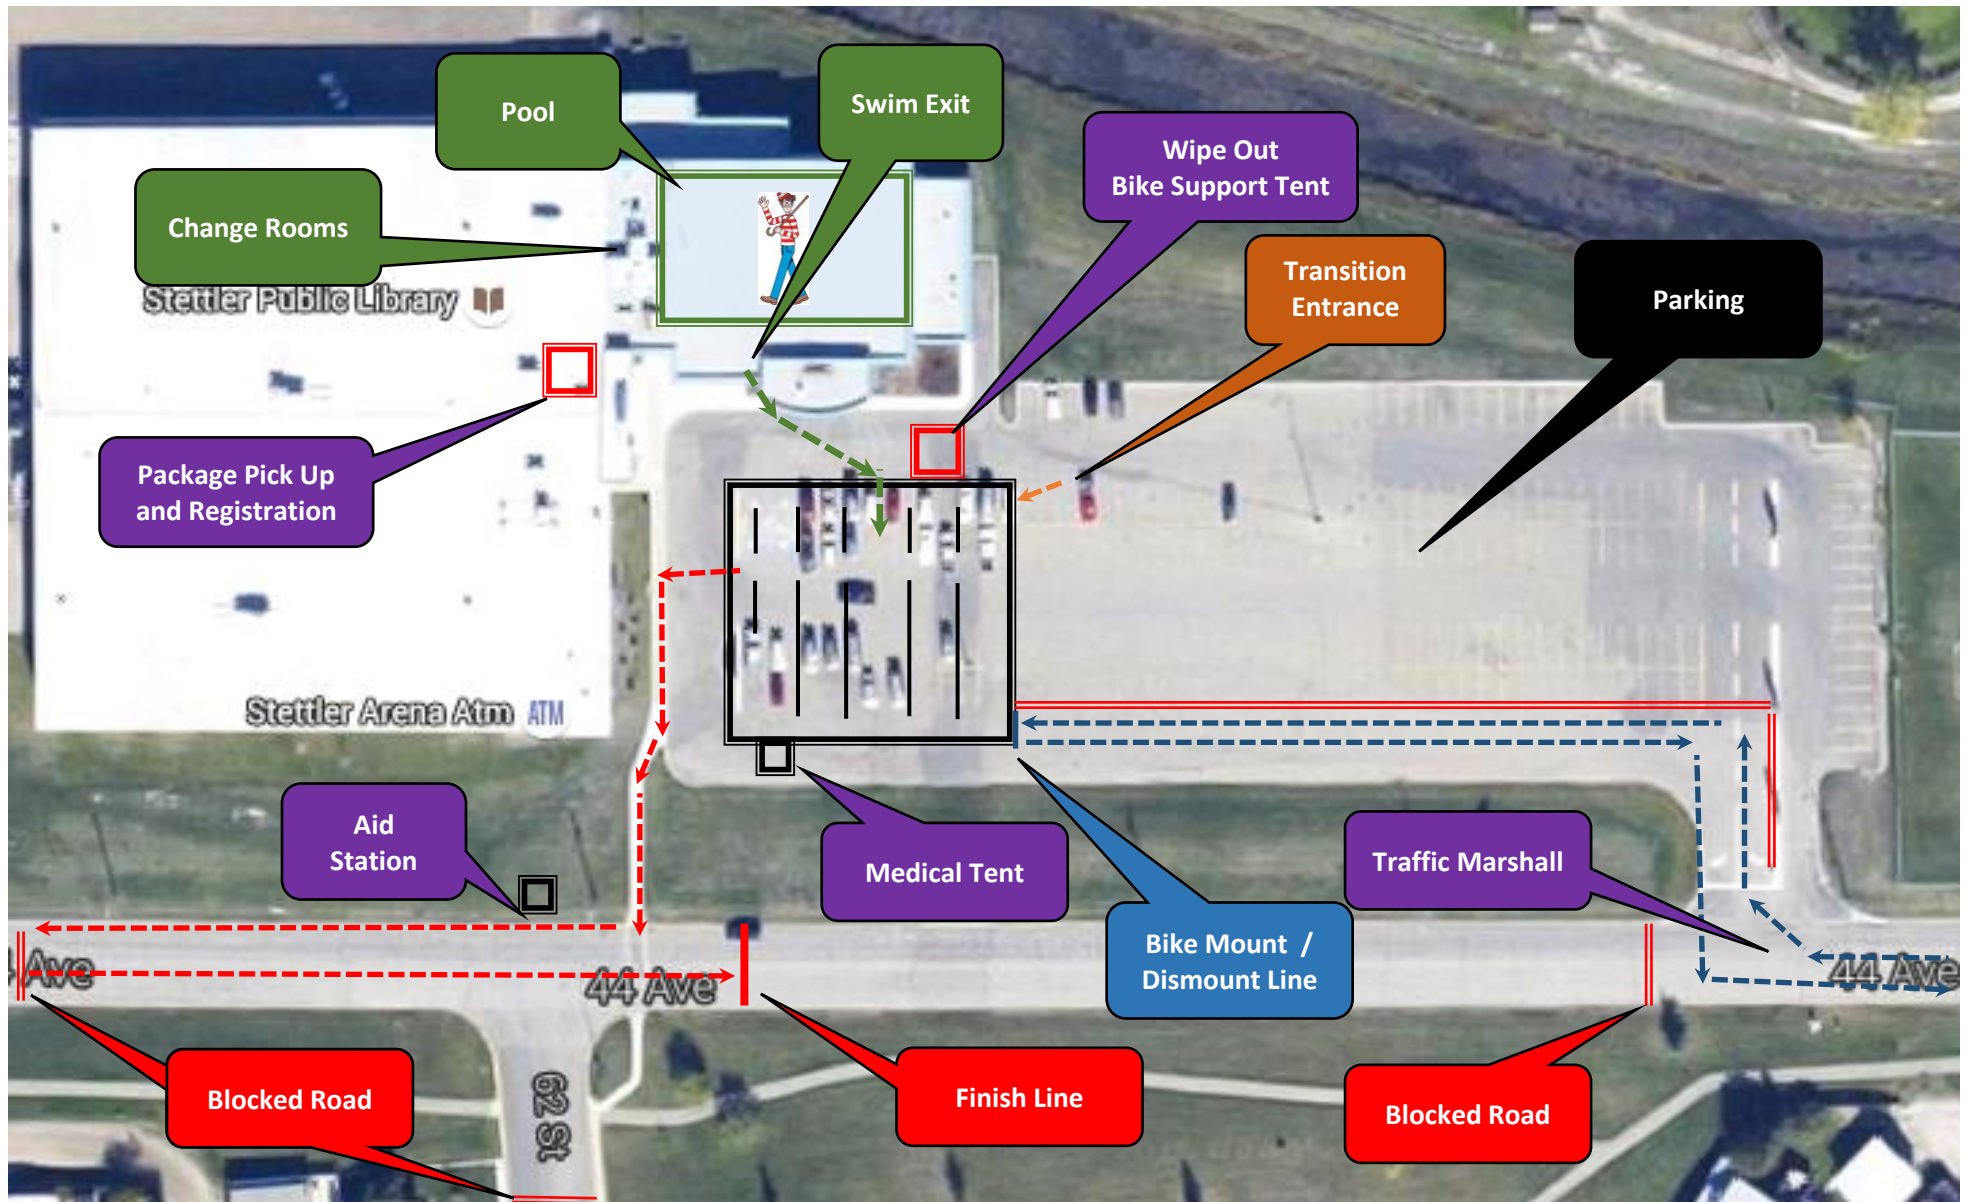

# Stettler Triathlon Transition Setup Map - 2019

## Stettler Triathlon Adult/Junior Sprint 20km Bike Map – 2019

Starting at the Stettler Rec. Center travel east on 44 to to the Hwy 56 junction. Go south 3.2km to Township road 38-4, east 3.2km to Rand Road 19-2 then north 3.2km. The turn around a ride back. The road has newer pavement and is quite smooth. It has have very light traffic on Sundays and will have corners swept.

# Stettler Triathlon Adult/ Junior Sprint 5km Run Map – 2019

Starting at the Stettler Rec. Center and following 44<sup>th</sup> ave to the paved path system around West Stettler Park. Complete 2 laps of the course for the 5km distance and finish on 44<sup>th</sup> ave.