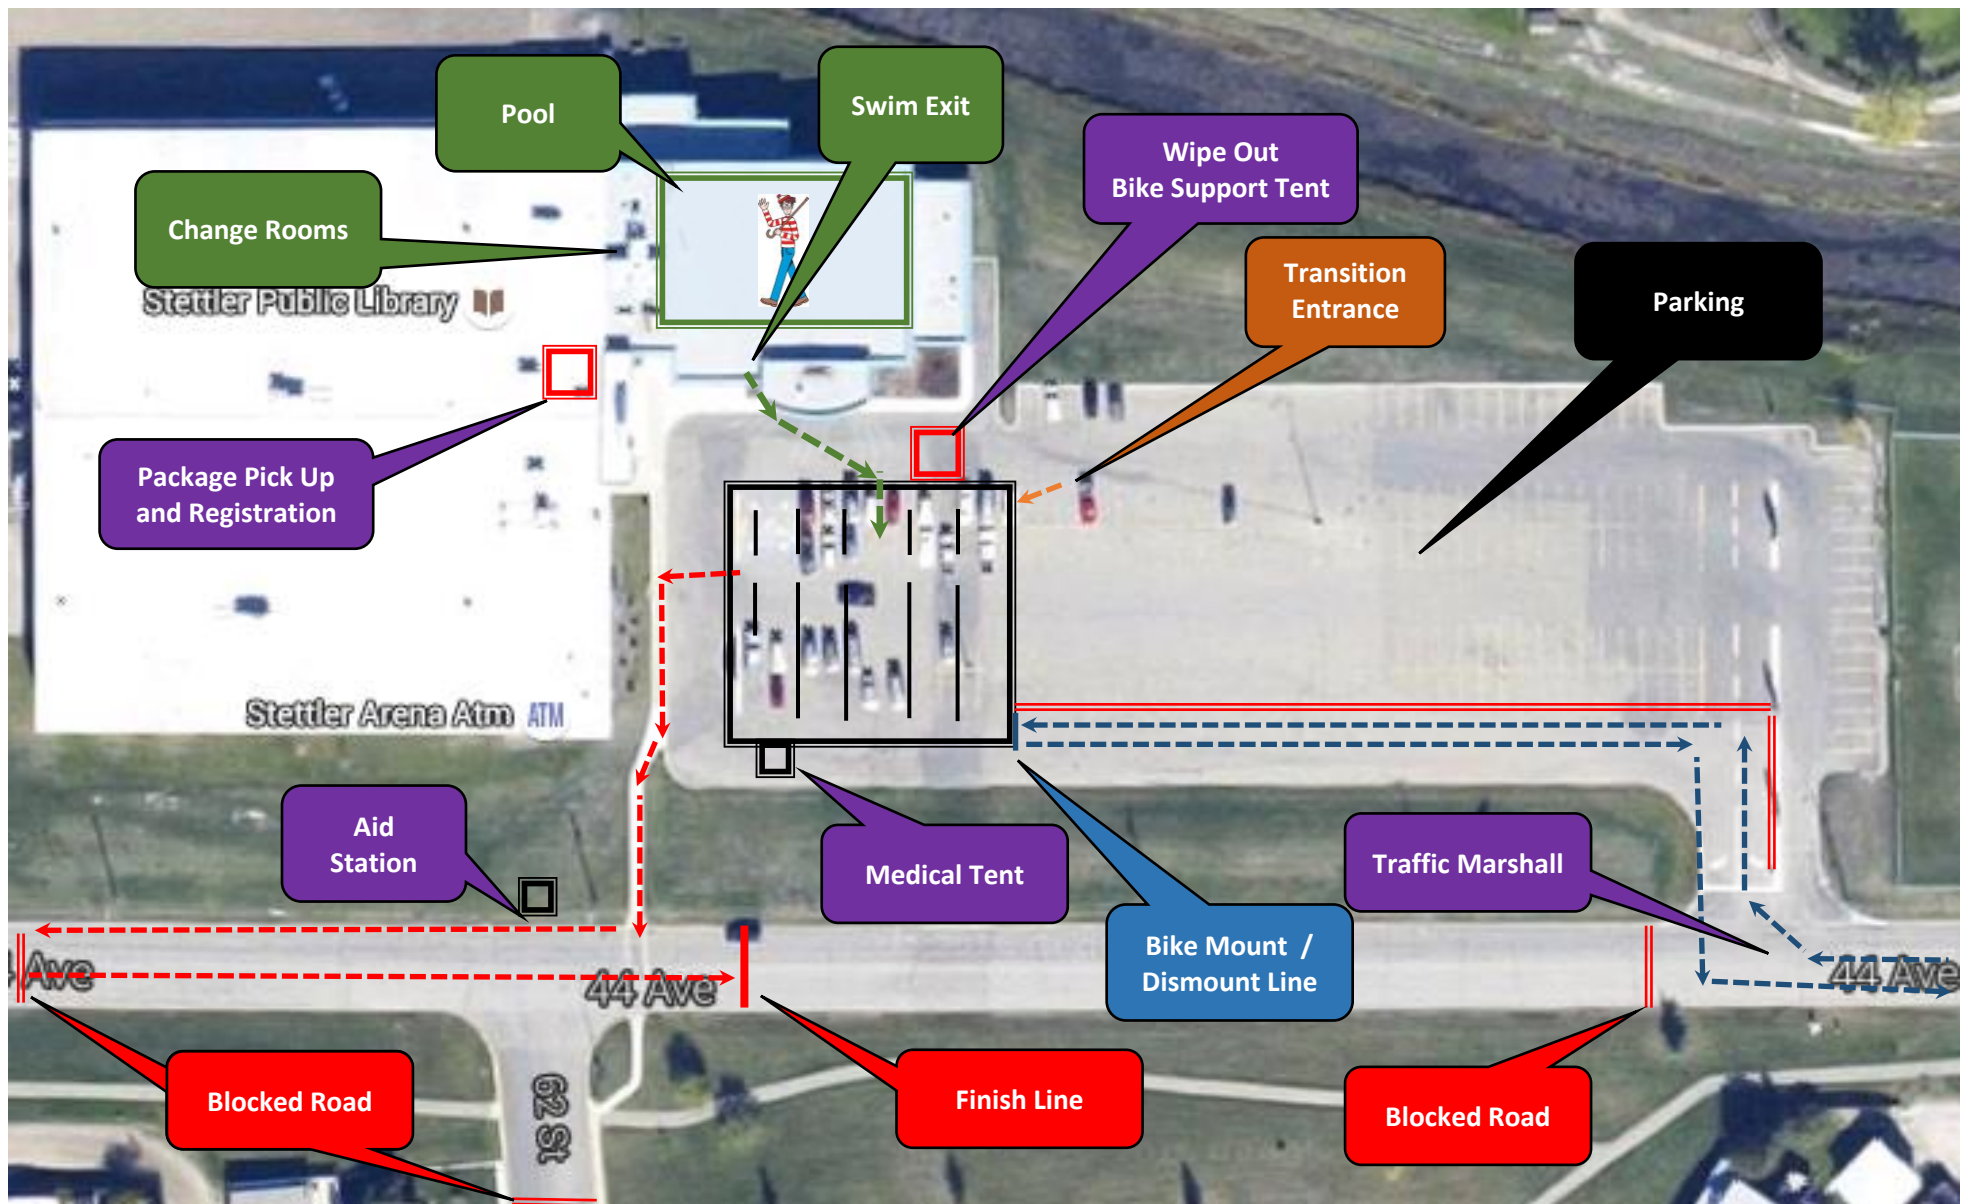

# Stettler Triathlon Transition Setup Map - 2019

## Stettler Triathlon Adult Tri It 10 km Bike Map – 2019

Starting at the Stettler Rec. Center travel east on 44 to to the Hwy 56 junction. Go south 3.2km to Township road 38-4, east 1.5km then turn around a ride back. The road has newer pavement and is quite smooth. It has have very light traffic on Sundays and will have corners swept.

## Stettler Triathlon Tri It 2.5km Run Map – 2019

Starting at the Stettler Rec. Center and following 44<sup>th</sup> ave to the paved path system around West Stettler Park. Complete 1 laps of the course for the 2.5km distance and finish on 44<sup>th</sup> ave.