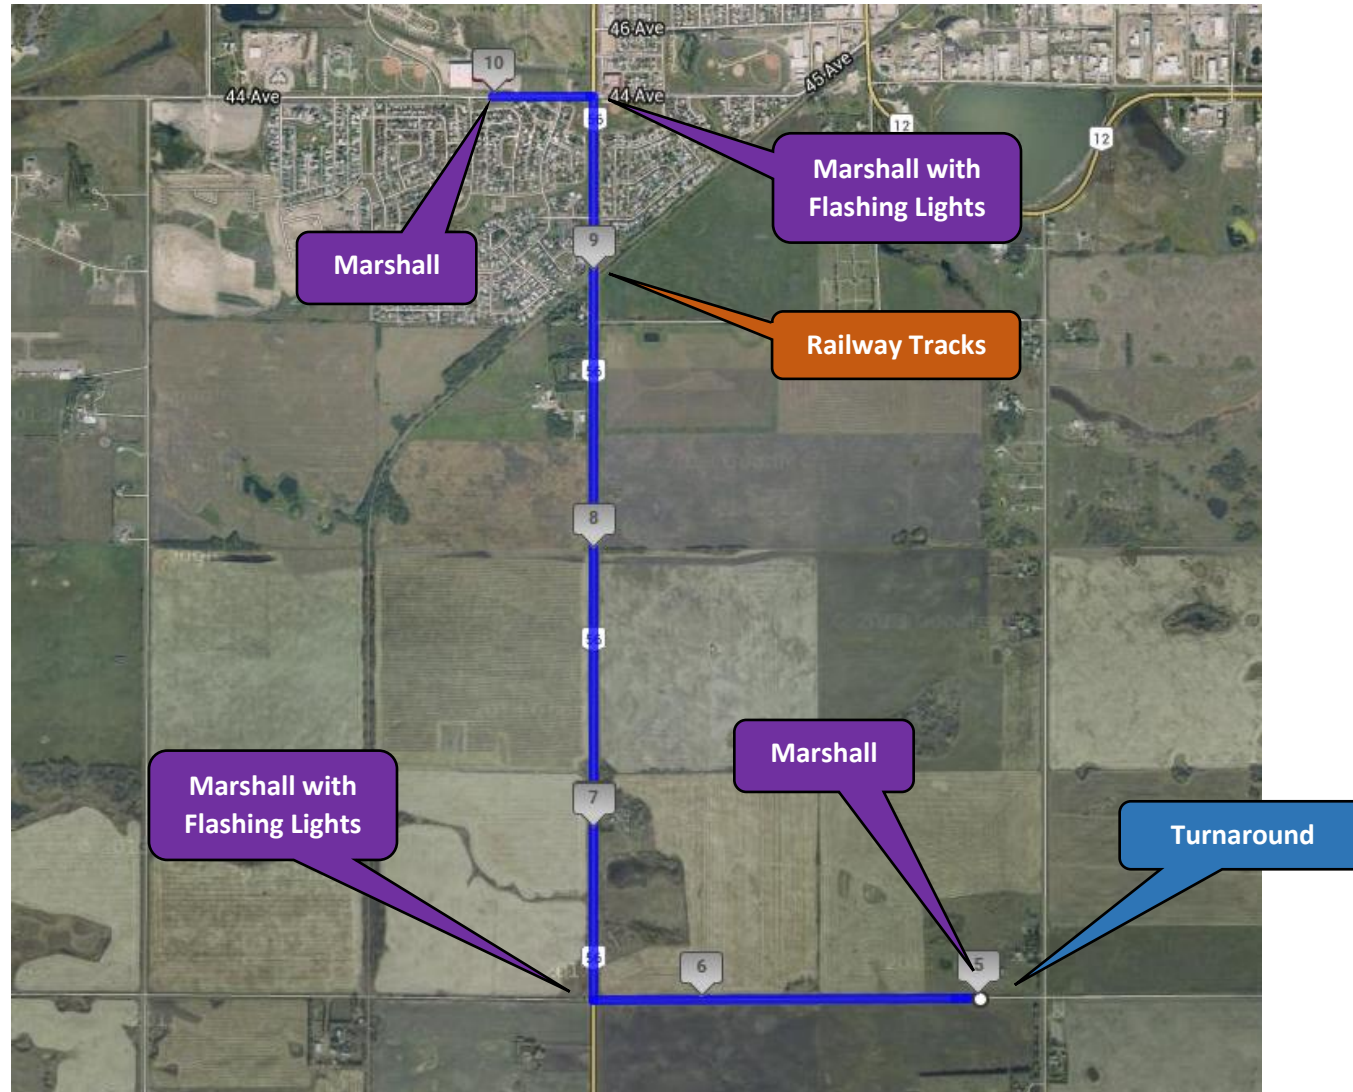

# Stettler Triathlon Transition Setup Map - 2019

## Stettler Triathlon Adult Tri It 10 km Bike Map – 2019

Starting at the Stettler Rec. Center travel east on 44 to to the Hwy 56 junction. Go south 3.2km to Township road 38-4, east 1.5km then turn around a ride back. The road has newer pavement and is quite smooth. It has have very light traffic on Sundays and will have corners swept.

## Stettler Triathlon Tri It 2.5km Run Map – 2019

Starting at the Stettler Rec. Center and following 44<sup>th</sup> ave to the paved path system around West Stettler Park. Complete 1 laps of the course for the 2.5km distance and finish on 44<sup>th</sup> ave.