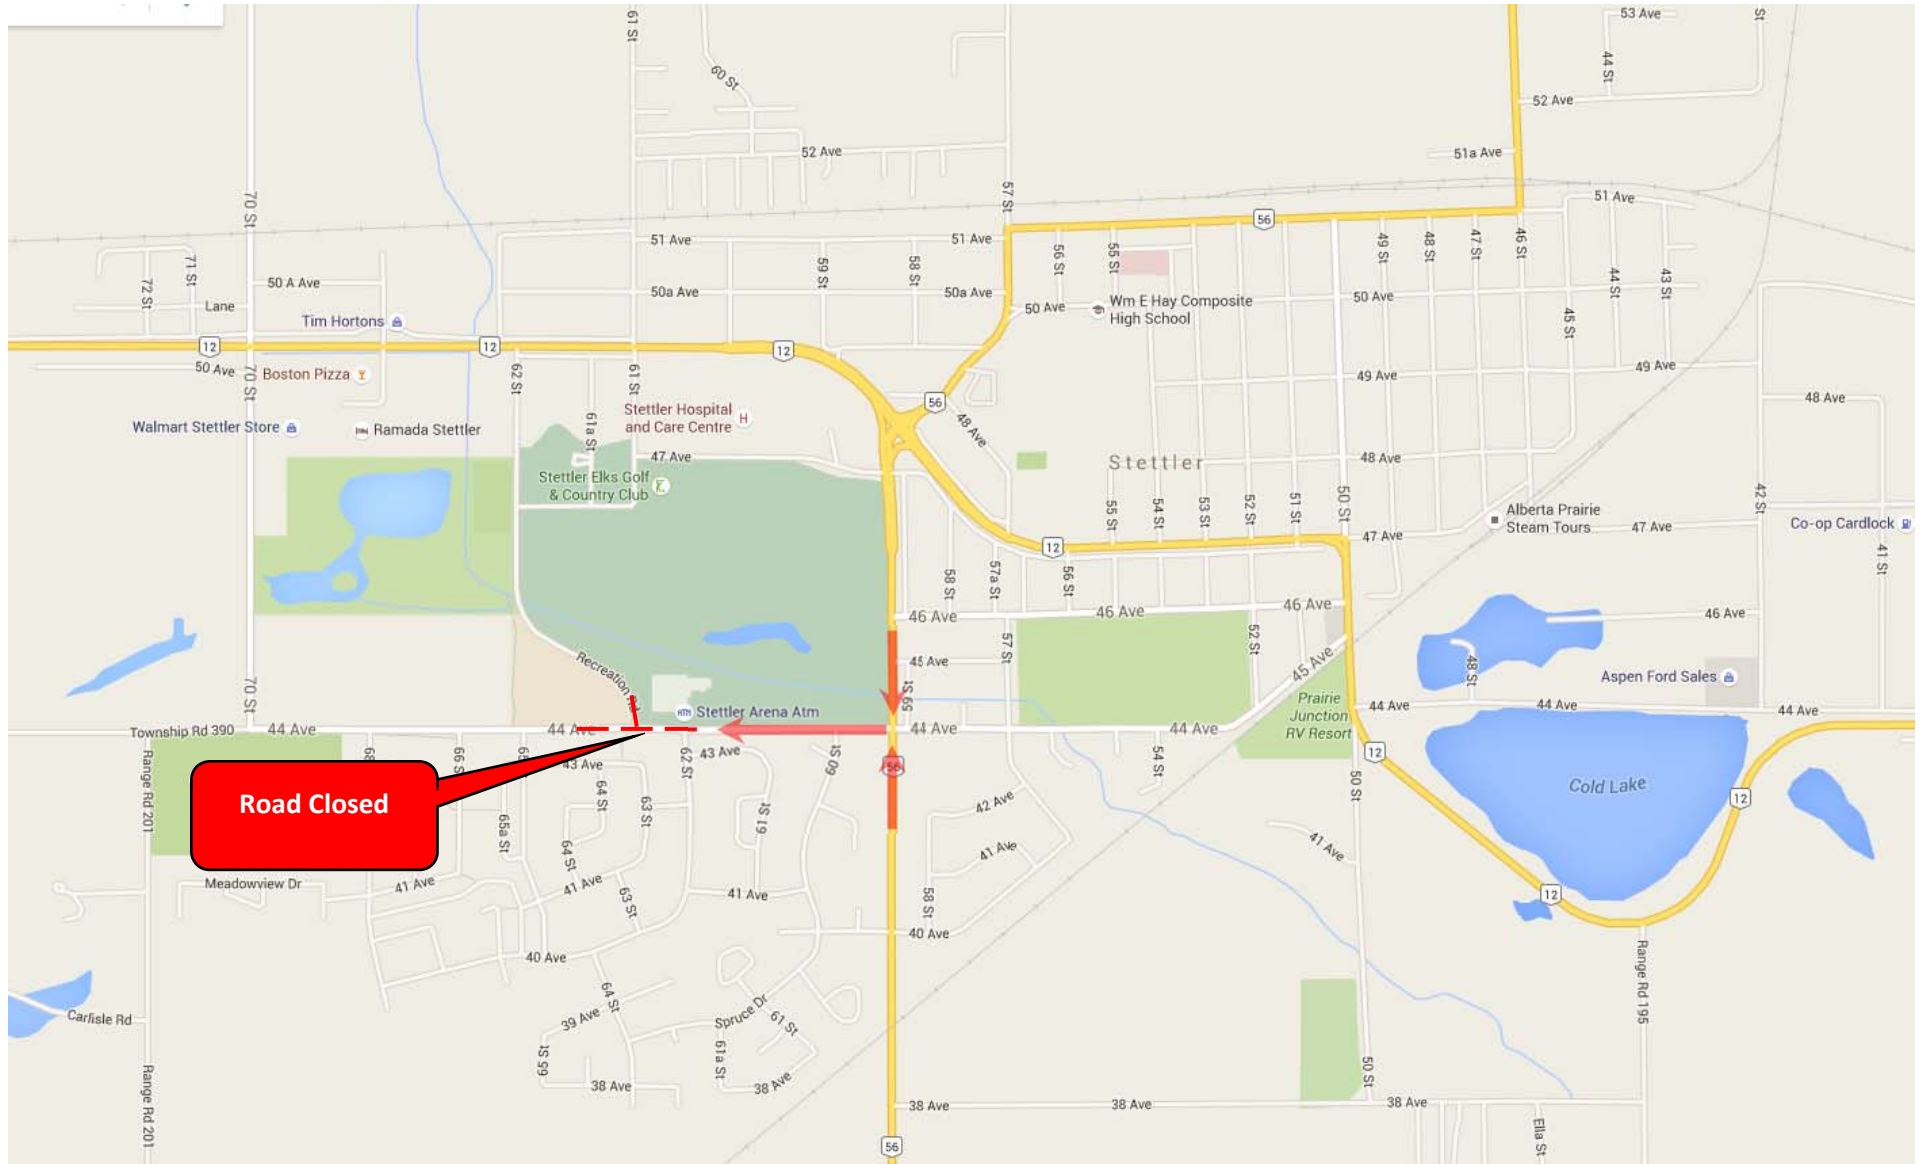

Stettler Triathlon Map to Stettler Rec. Center – Use Hwy 56 and 44 Ave. to enter the Rec. Center Parking Lot.

Stettler Triathlon Event Day Parking

There is 3 places to park on race day. The Stettler Rec Center will have 150 parking spots. There is an overflow accessible from the west side of the facility. There is also parking at west Stettler Park about 1 km away. All parking is free.