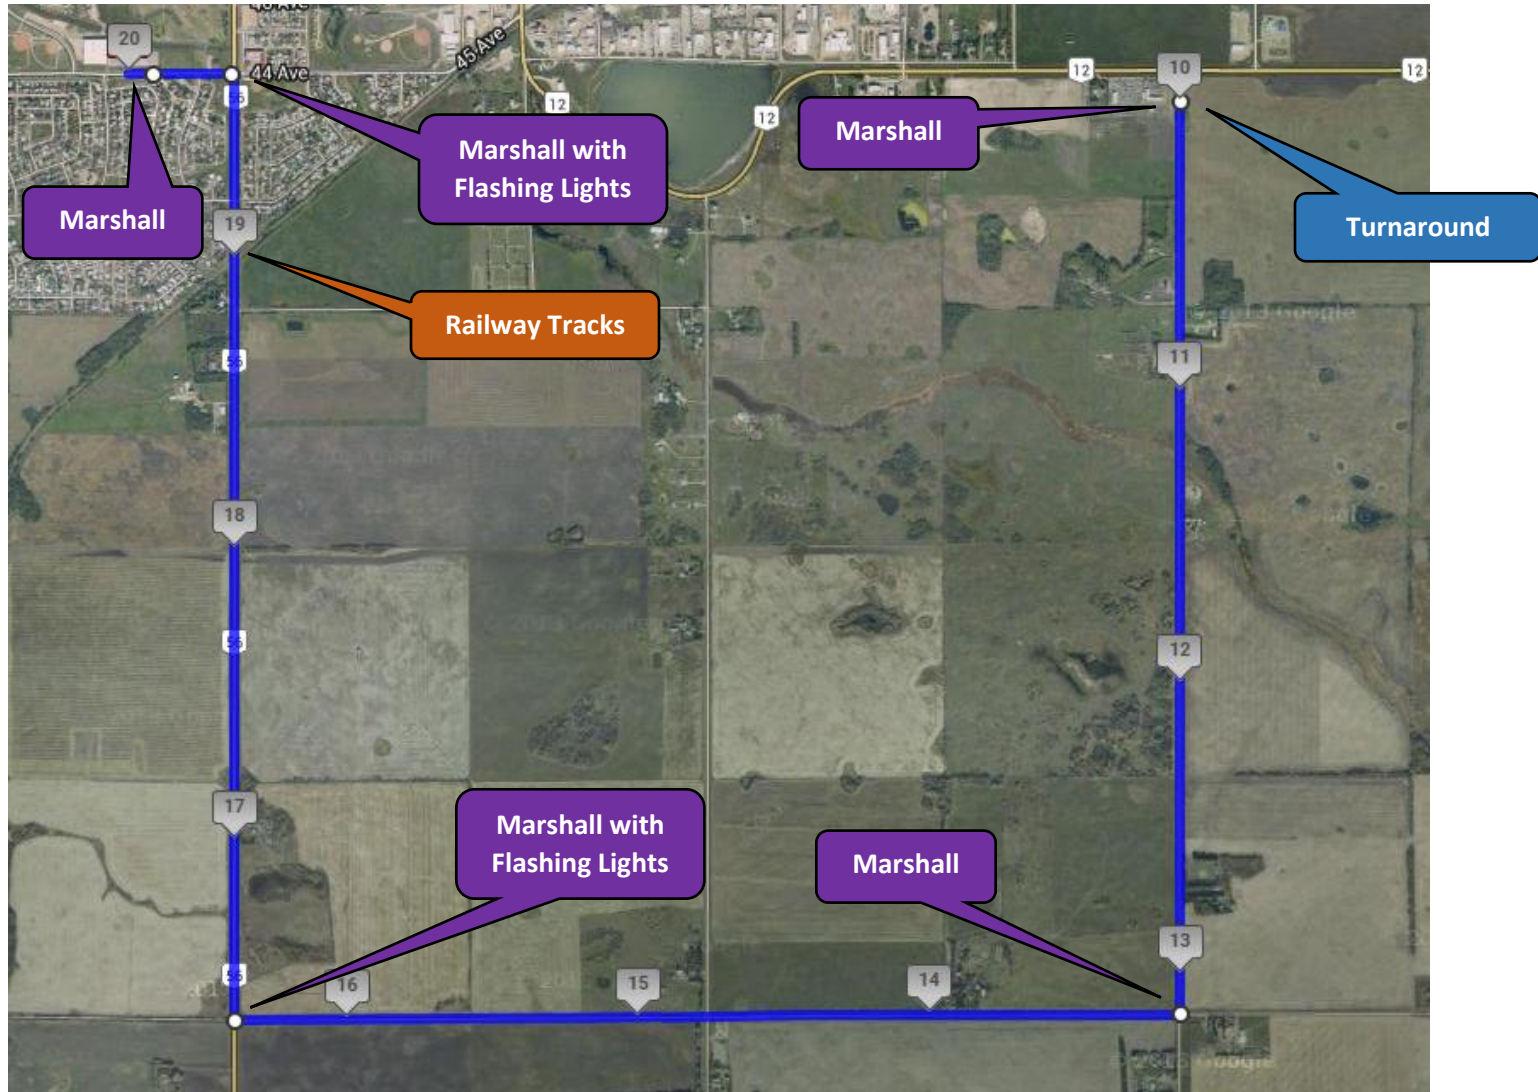

Stettler Triathlon Transition Setup Map

Stettler Triathlon Adult/Junior Sprint 20km Bike Map

Starting at the Stettler Rec. Center travel east on 44 to to the Hwy 56 junction. Go south 3.2km to Township road 38-4, east 3.2km to Rand Road 19-2 then north 3.2km. The turn around a ride back. The road has newer pavement and is quite smooth. It has have very light traffic on Sundays and will have corners swept.

Stettler Triathlon Adult/ Junior Sprint 5km Run Map

Starting at the Stettler Rec. Center and following 44th ave to the paved path system around West Stettler Park. Complete 2 laps of the course for the 5km distance and finish on 44th ave.