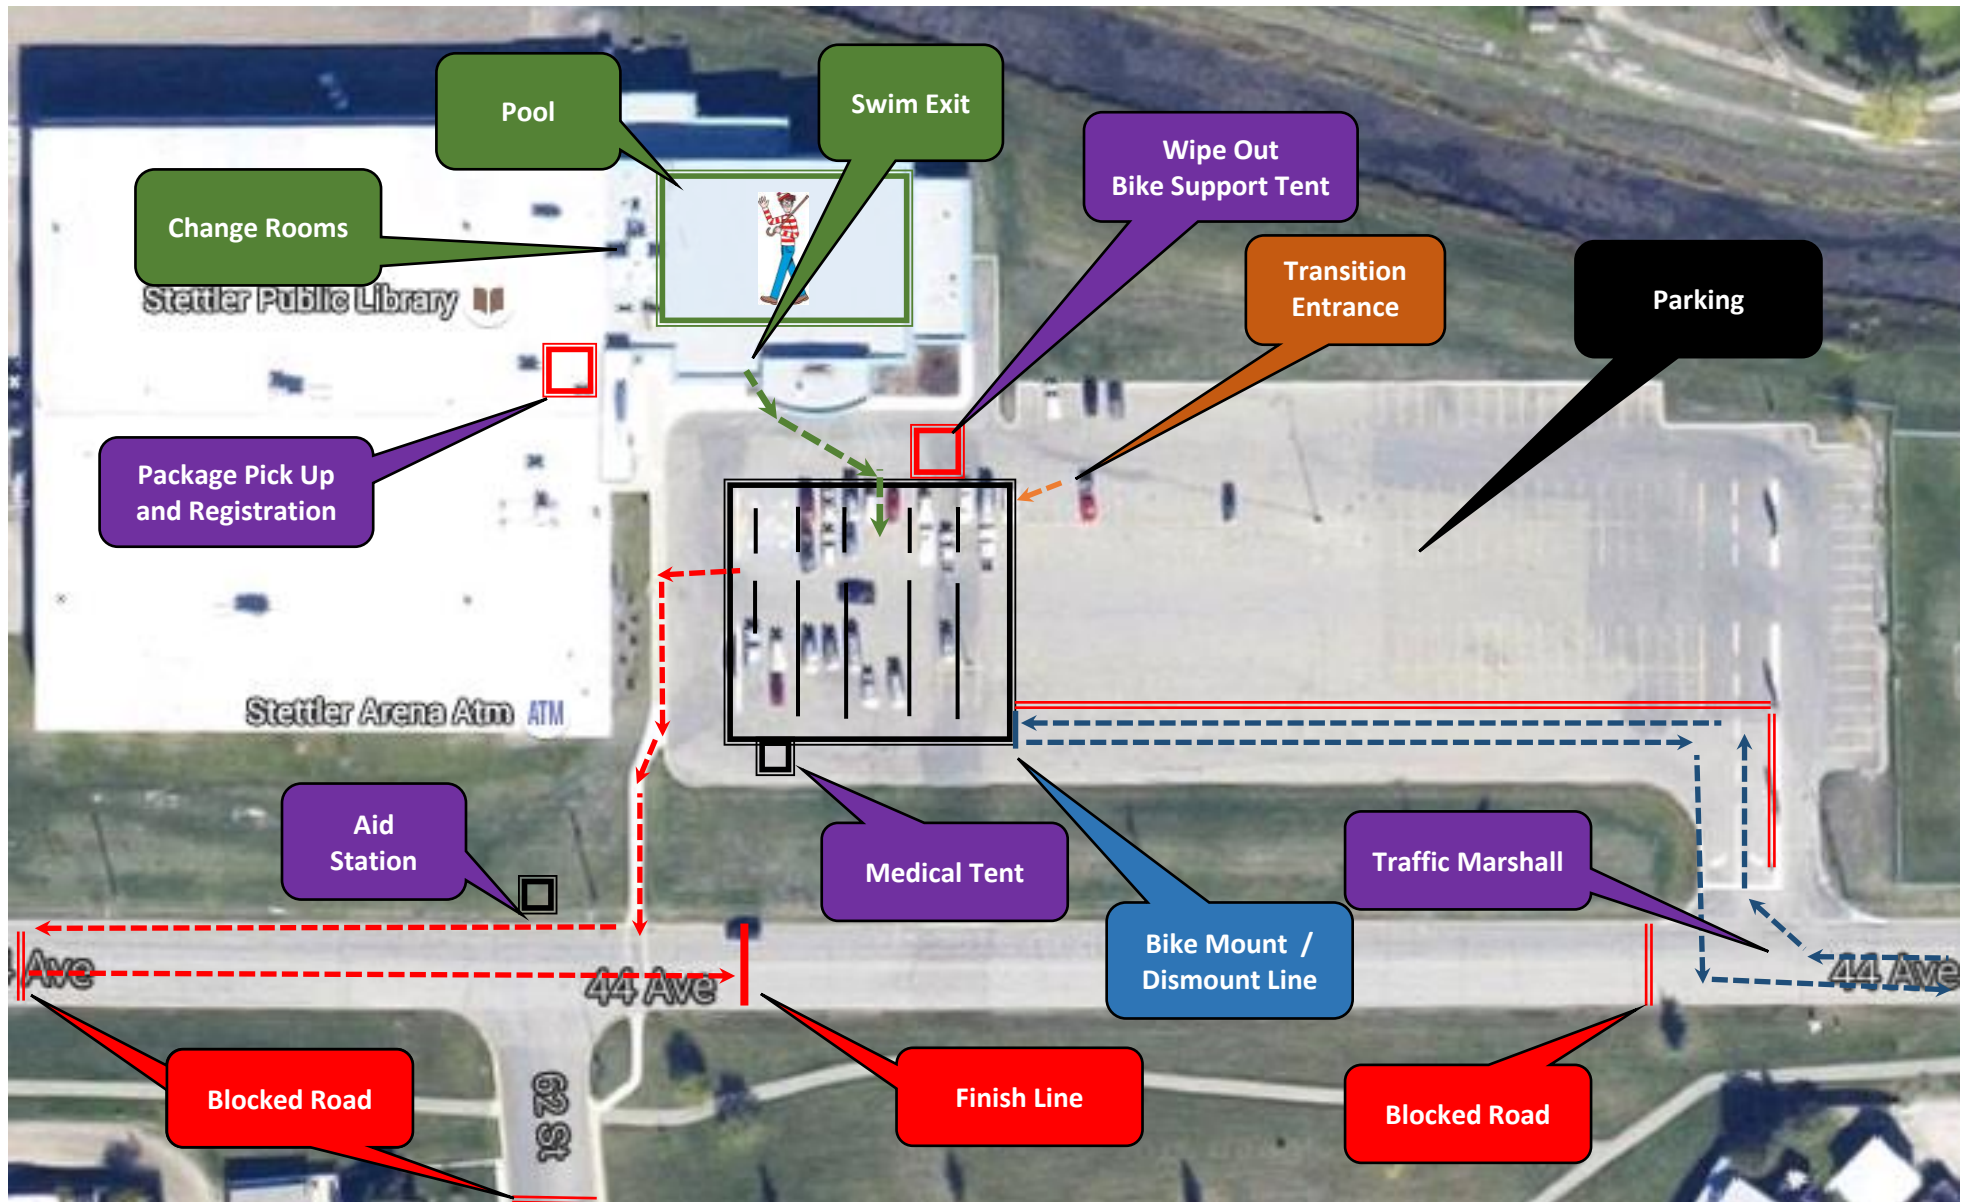

Stettler Triathlon Transition Setup Map

Stettler Triathlon Adult/Junior Sprint 20km Bike Map

Starting at the Stettler Rec. Center travel east on 44 to to the Hwy 56 junction. Go south 3.2km to Township road 38-4, east 3.2km to Rand Road 19-2 then north 3.2km. The turn around a ride back. The road has newer pavement and is quite smooth. It has have very light traffic on Sundays and will have corners swept.

Stettler Triathlon Adult/ Junior Sprint 5km Run Map

Starting at the Stettler Rec. Center and following 44th ave to the paved path system around West Stettler Park. Complete 2 laps of the course for the 5km distance and finish on 44th ave.